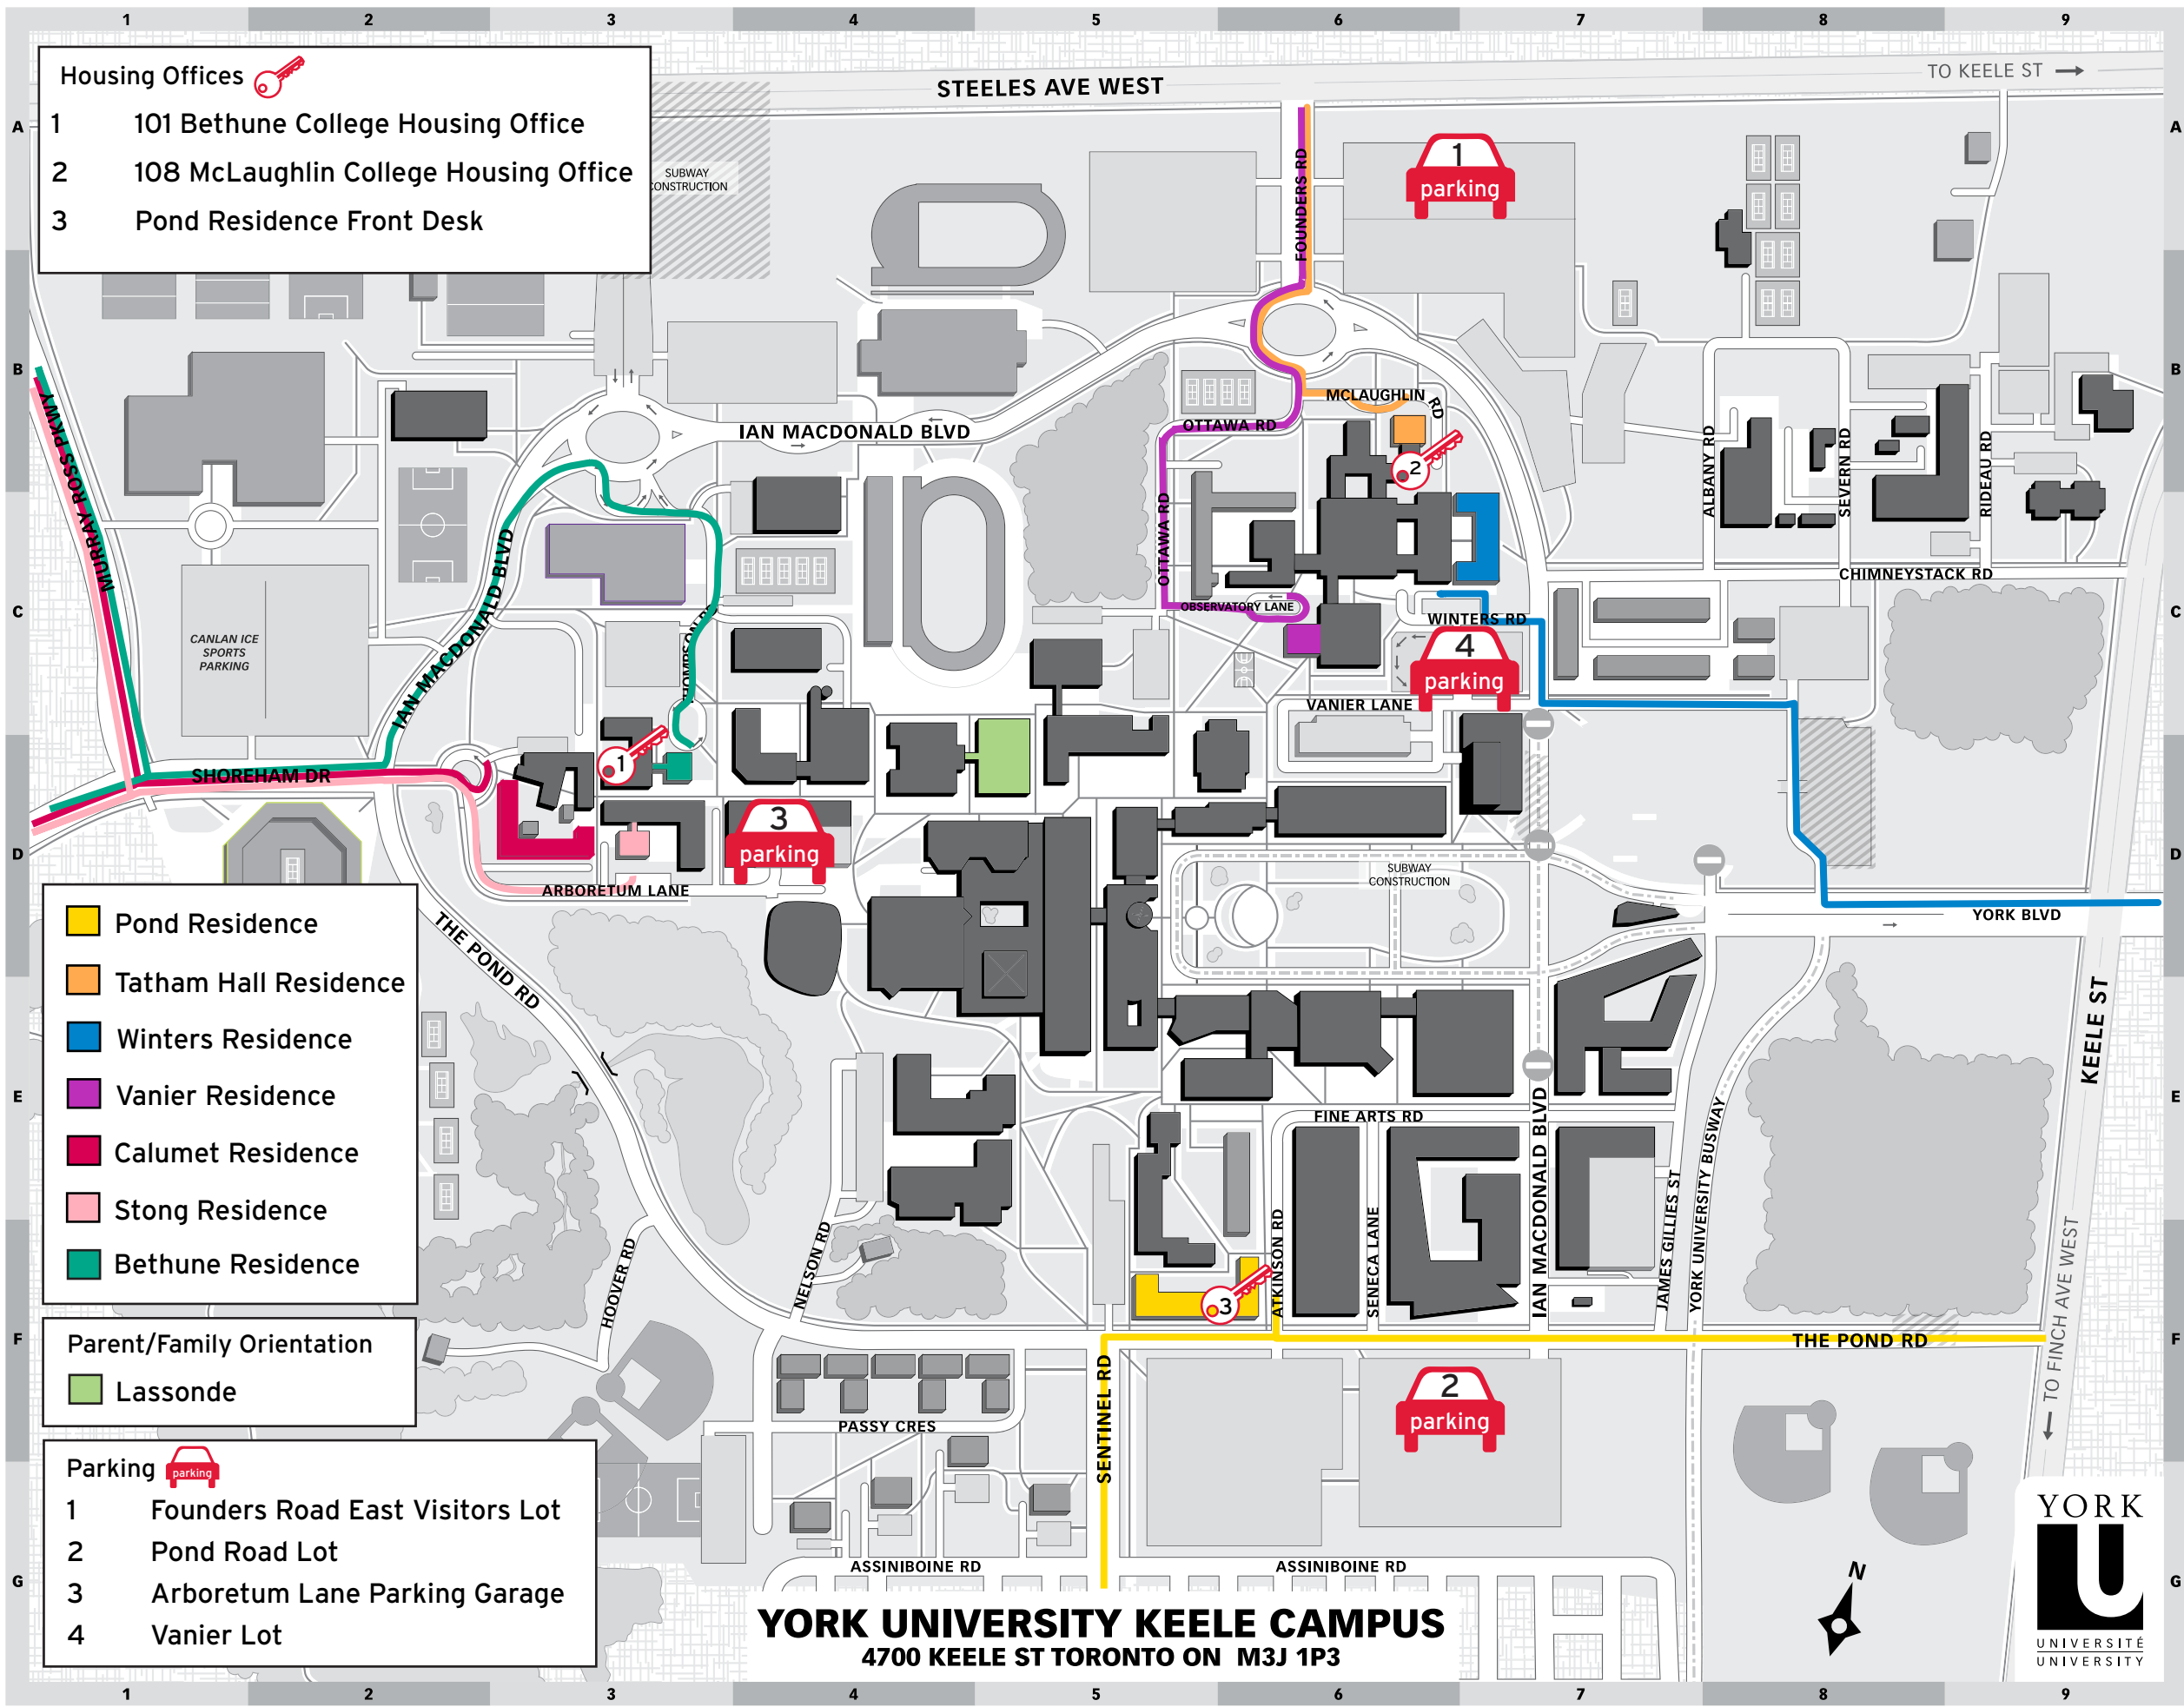

- Housing Offices** 
- 1 101 Bethune College Housing Office
 - 2 108 McLaughlin College Housing Office
 - 3 Pond Residence Front Desk

-  Pond Residence
-  Tatham Hall Residence
-  Winters Residence
-  Vanier Residence
-  Calumet Residence
-  Stong Residence
-  Bethune Residence

- Parent/Family Orientation**
-  Lassonde

- Parking** 
- 1 Founders Road East Visitors Lot
 - 2 Pond Road Lot
 - 3 Arboretum Lane Parking Garage
 - 4 Vanier Lot

YORK UNIVERSITY KEELE CAMPUS
 4700 KEELE ST TORONTO ON M3J 1P3